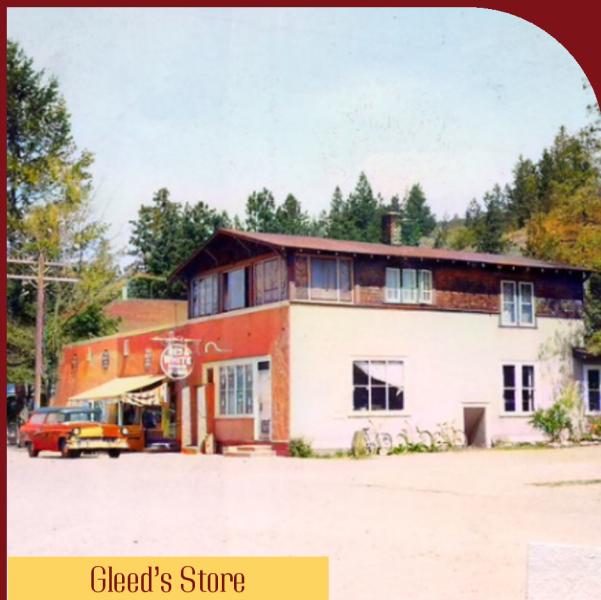

Scan the QR code
to access
our free digital
tour of
Lake Country!

Gleed's Store

*The Lake Country Museum & Archives
respectfully acknowledges that we are
located on the traditional and unceded
territory of the Syilx Okanagan People.*

A Self-Guided
Journey Through
Lake Country's
Past

Points of Interest - Okanagan Centre

Scan the QR Code to Access our Full Digital Map of Lake Country!

Legend

- Lake Country Museum & Archives
- Grandview Hotel Rubble
- Car Slip
- Cold Storage
- Conveyor Belt
- Okanagan Centre Beach Trail
- Grandview Hotel
- Land House
- Okanagan Centre School
- Okanagan Centre Store & Service Station
- Packinghouse
- Pebble Beach Passenger Dock
- Rainbow Ranche
- Tennis Club
- Wentworth Cabin
- Westbury Hotel
- Workers Dorms