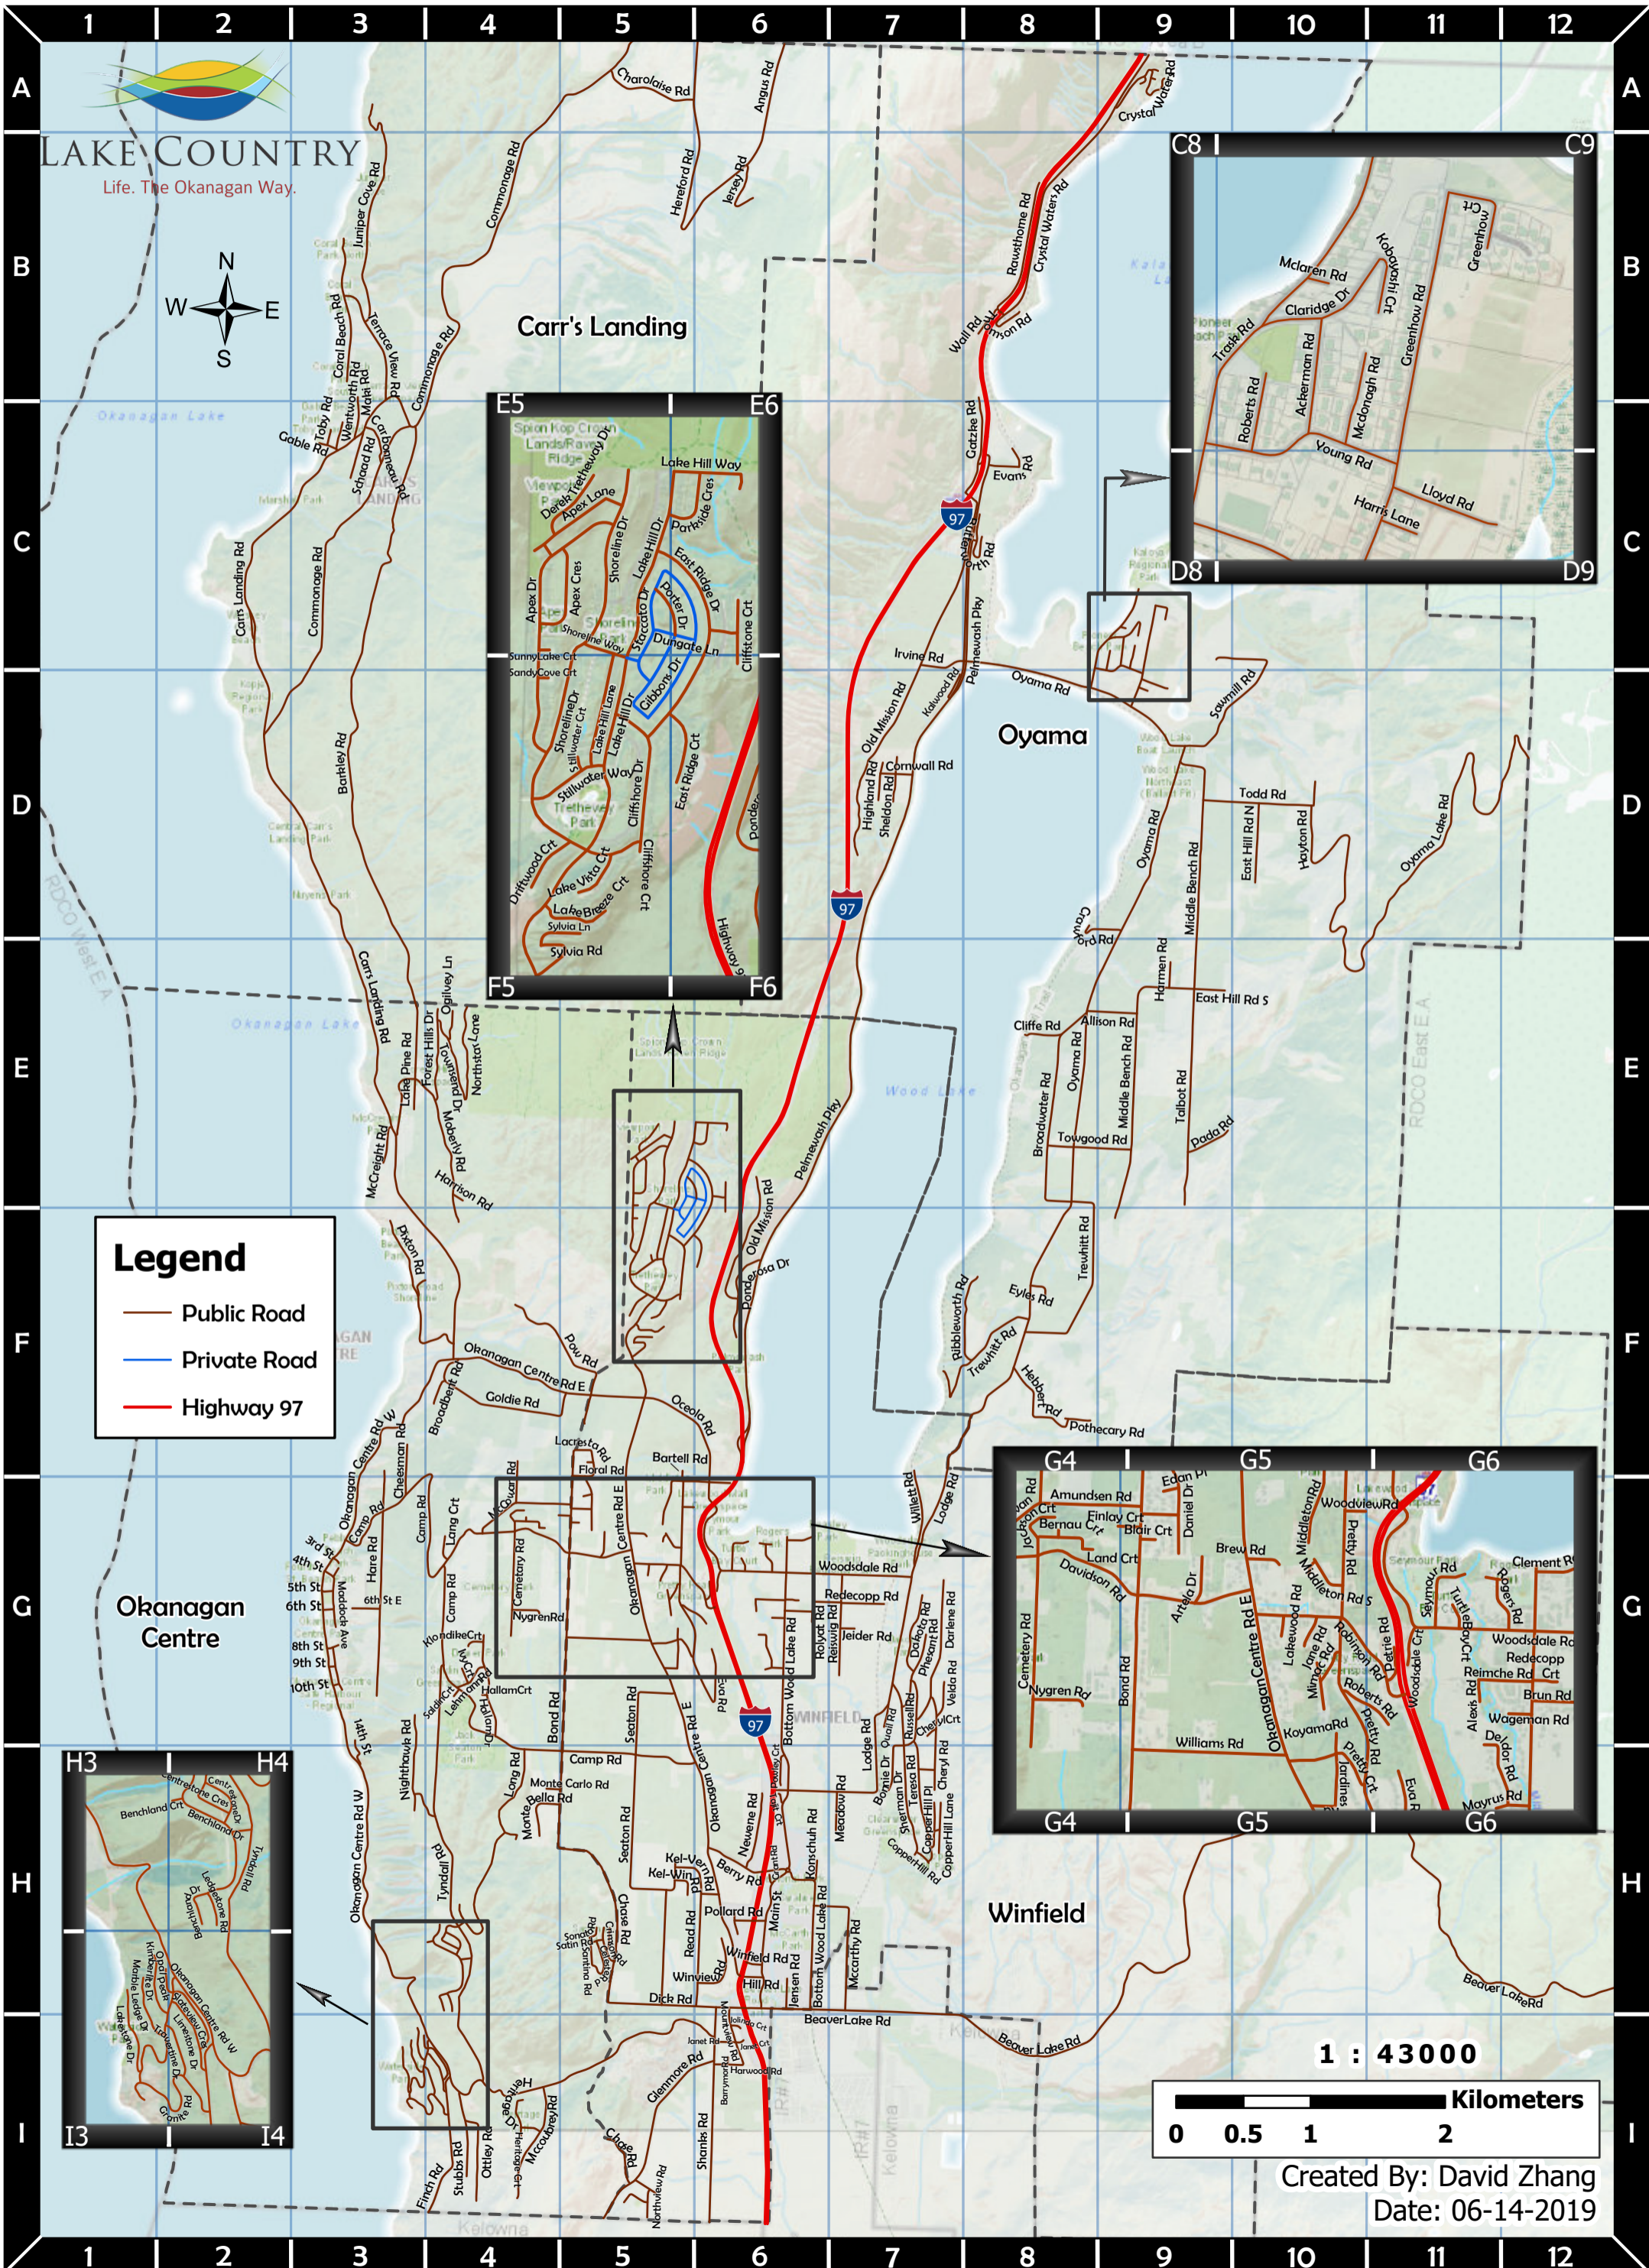

DISTRICT OF LAKE COUNTRY ROAD MAP

LAKE COUNTRY
Life. The Okanagan Way.

Carr's Landing

Oyama

Legend

- Public Road
- Private Road
- Highway 97

Okanagan Centre

Winfield